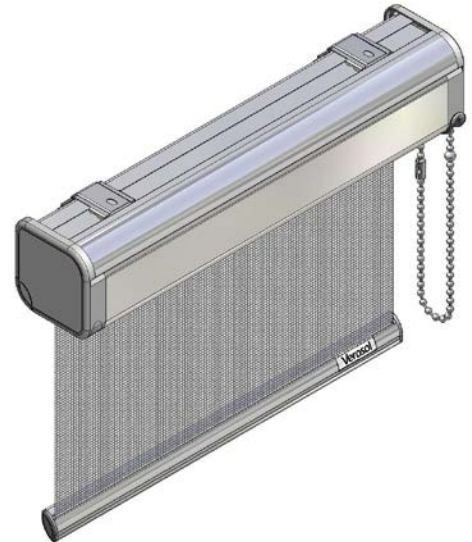

# Rollerblind QS62 **Cassette**

## Product information

A Cassette system which is very appropriate for relatively small windows. It has a low noise chain control system which makes operation very silent and smooth at the same time. Together with the perfectly balanced lift assisting springs, the user comfort of this product is very high.

## Technical information

<b>Product Code</b>	<b>QS62.0</b>	<b>QS62.4</b>
<b>Product Name</b>	Rollerblind Cassette	Rollerblind
<b>Operation</b>	Chain Operation	24V DC Somfy
<b>Tube</b>	<b>Material</b>	Extruded Aluminium $\varnothing$ 34mm
		Extruded Aluminium $\varnothing$ 34mm
<b>Dimensions</b>	<b>Width</b>	400mm min - 1800mm max
	<b>Drop</b>	300mm min - 2800mm max
	<b>Maximum Area</b>	4,3m <sup>2</sup>
<b>Cassette</b>	<b>Material</b>	Extruded Aluminium Alloy- Asymmetric Profile
	<b>Dimensions</b>	65mm W x 66mm H
<b>Bottom Rail</b>	<b>Material</b>	Extruded Aluminium Alloy- Asymmetric Profile
	<b>Dimensions</b>	12mm W x 19mm H
	<b>Colours</b>	RAL 9001,9010,9016, Anodised
	<b>Paint</b>	Electrostatic Powdercoated and Baked
<b>End Caps</b>	<b>Material</b>	UV Stabilised Polymer Acrylic
	<b>Colours</b>	Grey,White,Black
<b>Chain</b>	<b>Material</b>	Aluminium or Stainless Steel
<b>Installation Brackets</b>	<b>Material</b>	Press formed Steel
	<b>Operation</b>	Top or Face Fixing - concealed when installed