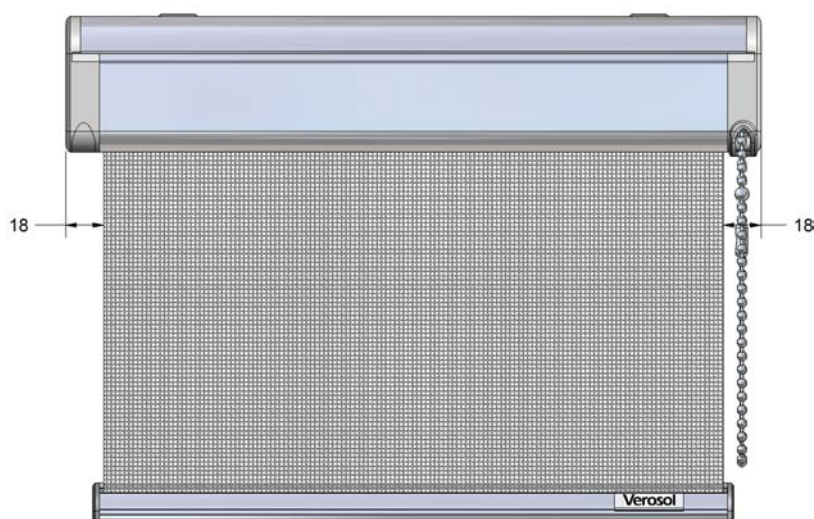

Rollerblind QS62 **Cassette**

Optional

Guiding Wire	Angle	Up to 15° angle from vertical
	Maximum Width	1500mm
	Maximum Area	4,2m²
	Cable	Steel
Bottom Installation Bracket	Material	Stainless Steel
	Guiding Channels	Extruded Aluminium Alloy U profile
	Colours	RAL 9001,9016,9010, alu Anodised
	Dimensions	45mm W x 21mm H

System diagrams

Top Fix / Face Fix