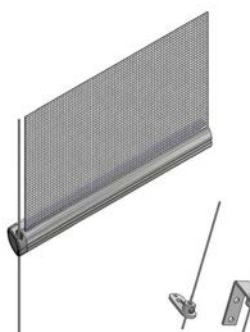

Guiding wire