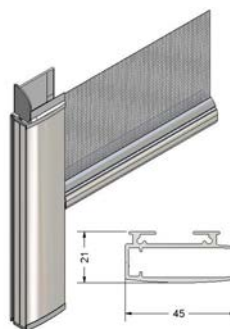

## Product information

A Cassette system which is very appropriate for relatively small windows. It has a low noise chain control system which makes operation very silent and smooth at the same time. Together with the perfectly balanced lift assisting springs, the user comfort of this product is very high.

## Technical information

<b>Product Code</b>	<b>QS62.0</b>	<b>QS62.4</b>
<b>Product Name</b>	Rollerblind Cassette	Rollerblind
<b>Operation</b>	Chain Operation	24V DC Somfy
<b>Tube</b>	<b>Material</b>	Extruded Aluminium $\varnothing$ 34mm
		Extruded Aluminium $\varnothing$ 34mm
<b>Dimensions</b>	<b>Width</b>	400mm min - 1800mm max
	<b>Drop</b>	300mm min - 2800mm max
	<b>Maximum Area</b>	4,3m <sup>2</sup>
<b>Cassette</b>	<b>Material</b>	Extruded Aluminium Alloy- Asymmetric Profile
	<b>Dimensions</b>	65mm W x 66mm H
<b>Bottom Rail</b>	<b>Material</b>	Extruded Aluminium Alloy- Asymmetric Profile
	<b>Dimensions</b>	12mm W x 19mm H
	<b>Colours</b>	RAL 9001,9010,9016, Anodised
	<b>Paint</b>	Electrostatic Powdercoated and Baked
<b>End Caps</b>	<b>Material</b>	UV Stabilised Polymer Acrylic
	<b>Colours</b>	Grey,White,Black
<b>Chain</b>	<b>Material</b>	Aluminium or Stainless Steel
<b>Installation Brackets</b>	<b>Material</b>	Press formed Steel
	<b>Operation</b>	Top or Face Fixing - concealed when installed

## Optional

<b>Guiding Wire</b>	<b>Angle</b>	Up to 15° angle from vertical
	<b>Maximum Width</b>	1500mm
	<b>Maximum Area</b>	4,2m <sup>2</sup>
	<b>Cable</b>	Steel
<b>Bottom Installation Bracket</b>	<b>Material</b>	Stainless Steel
	<b>Guiding Channels</b>	Extruded Aluminium Alloy U profile
	<b>Colours</b>	RAL 9001,9016,9010, alu Anodised
	<b>Dimensions</b>	45mm W x 21mm H

## System diagrams

*Top Fix / Face Fix*

*Guiding wire*

*Channels Screw or Tape*