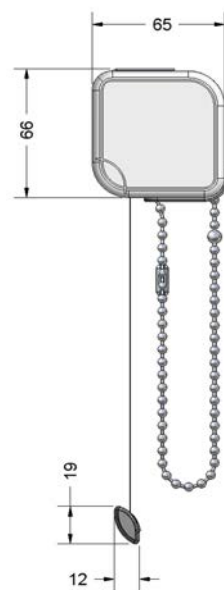

## Technical information

<b>Product Code</b>	<b>QS62.0</b>	<b>QS62.4</b>
<b>Product Name</b>	Rollerblind Cassette	Rollerblind
<b>Operation</b>	Chain Operation	24V DC Somfy
<b>Tube</b>	<b>Material</b>	Extruded Aluminium $\varnothing$ 34mm
		Extruded Aluminium $\varnothing$ 34mm
<b>Dimensions</b>	<b>Width</b>	400mm min - 1800mm max
	<b>Drop</b>	300mm min - 2800mm max
	<b>Maximum Area</b>	4,3m <sup>2</sup>
<b>Cassette</b>	<b>Material</b>	Extruded Aluminium Alloy- Asymmetric Profile
	<b>Dimensions</b>	65mm W x 66mm H
<b>Bottom Rail</b>	<b>Material</b>	Extruded Aluminium Alloy- Asymmetric Profile
	<b>Dimensions</b>	12mm W x 19mm H
	<b>Colours</b>	RAL 9001,9010,9016, Anodised
	<b>Paint</b>	Electrostatic Powdercoated and Baked
<b>End Caps</b>	<b>Material</b>	UV Stabilised Polymer Acrylic
	<b>Colours</b>	Grey,White,Black
<b>Chain</b>	<b>Material</b>	Aluminium or Stainless Steel
<b>Installation Brackets</b>	<b>Material</b>	Press formed Steel
	<b>Operation</b>	Top or Face Fixing - concealed when installed

## Optional

<b>Guiding Wire</b>	<b>Angle</b>	Up to 15° angle from vertical
	<b>Maximum Width</b>	1500mm
	<b>Maximum Area</b>	4,2m <sup>2</sup>
	<b>Cable</b>	Steel
<b>Bottom Installation Bracket</b>	<b>Material</b>	Stainless Steel
	<b>Guiding Channels</b>	Extruded Aluminium Alloy U profile
	<b>Colours</b>	RAL 9001,9016,9010, alu Anodised
	<b>Dimensions</b>	45mm W x 21mm H

## System diagrams

*Top Fix / Face Fix*

*Guiding wire*

*Channels Screw or Tape*